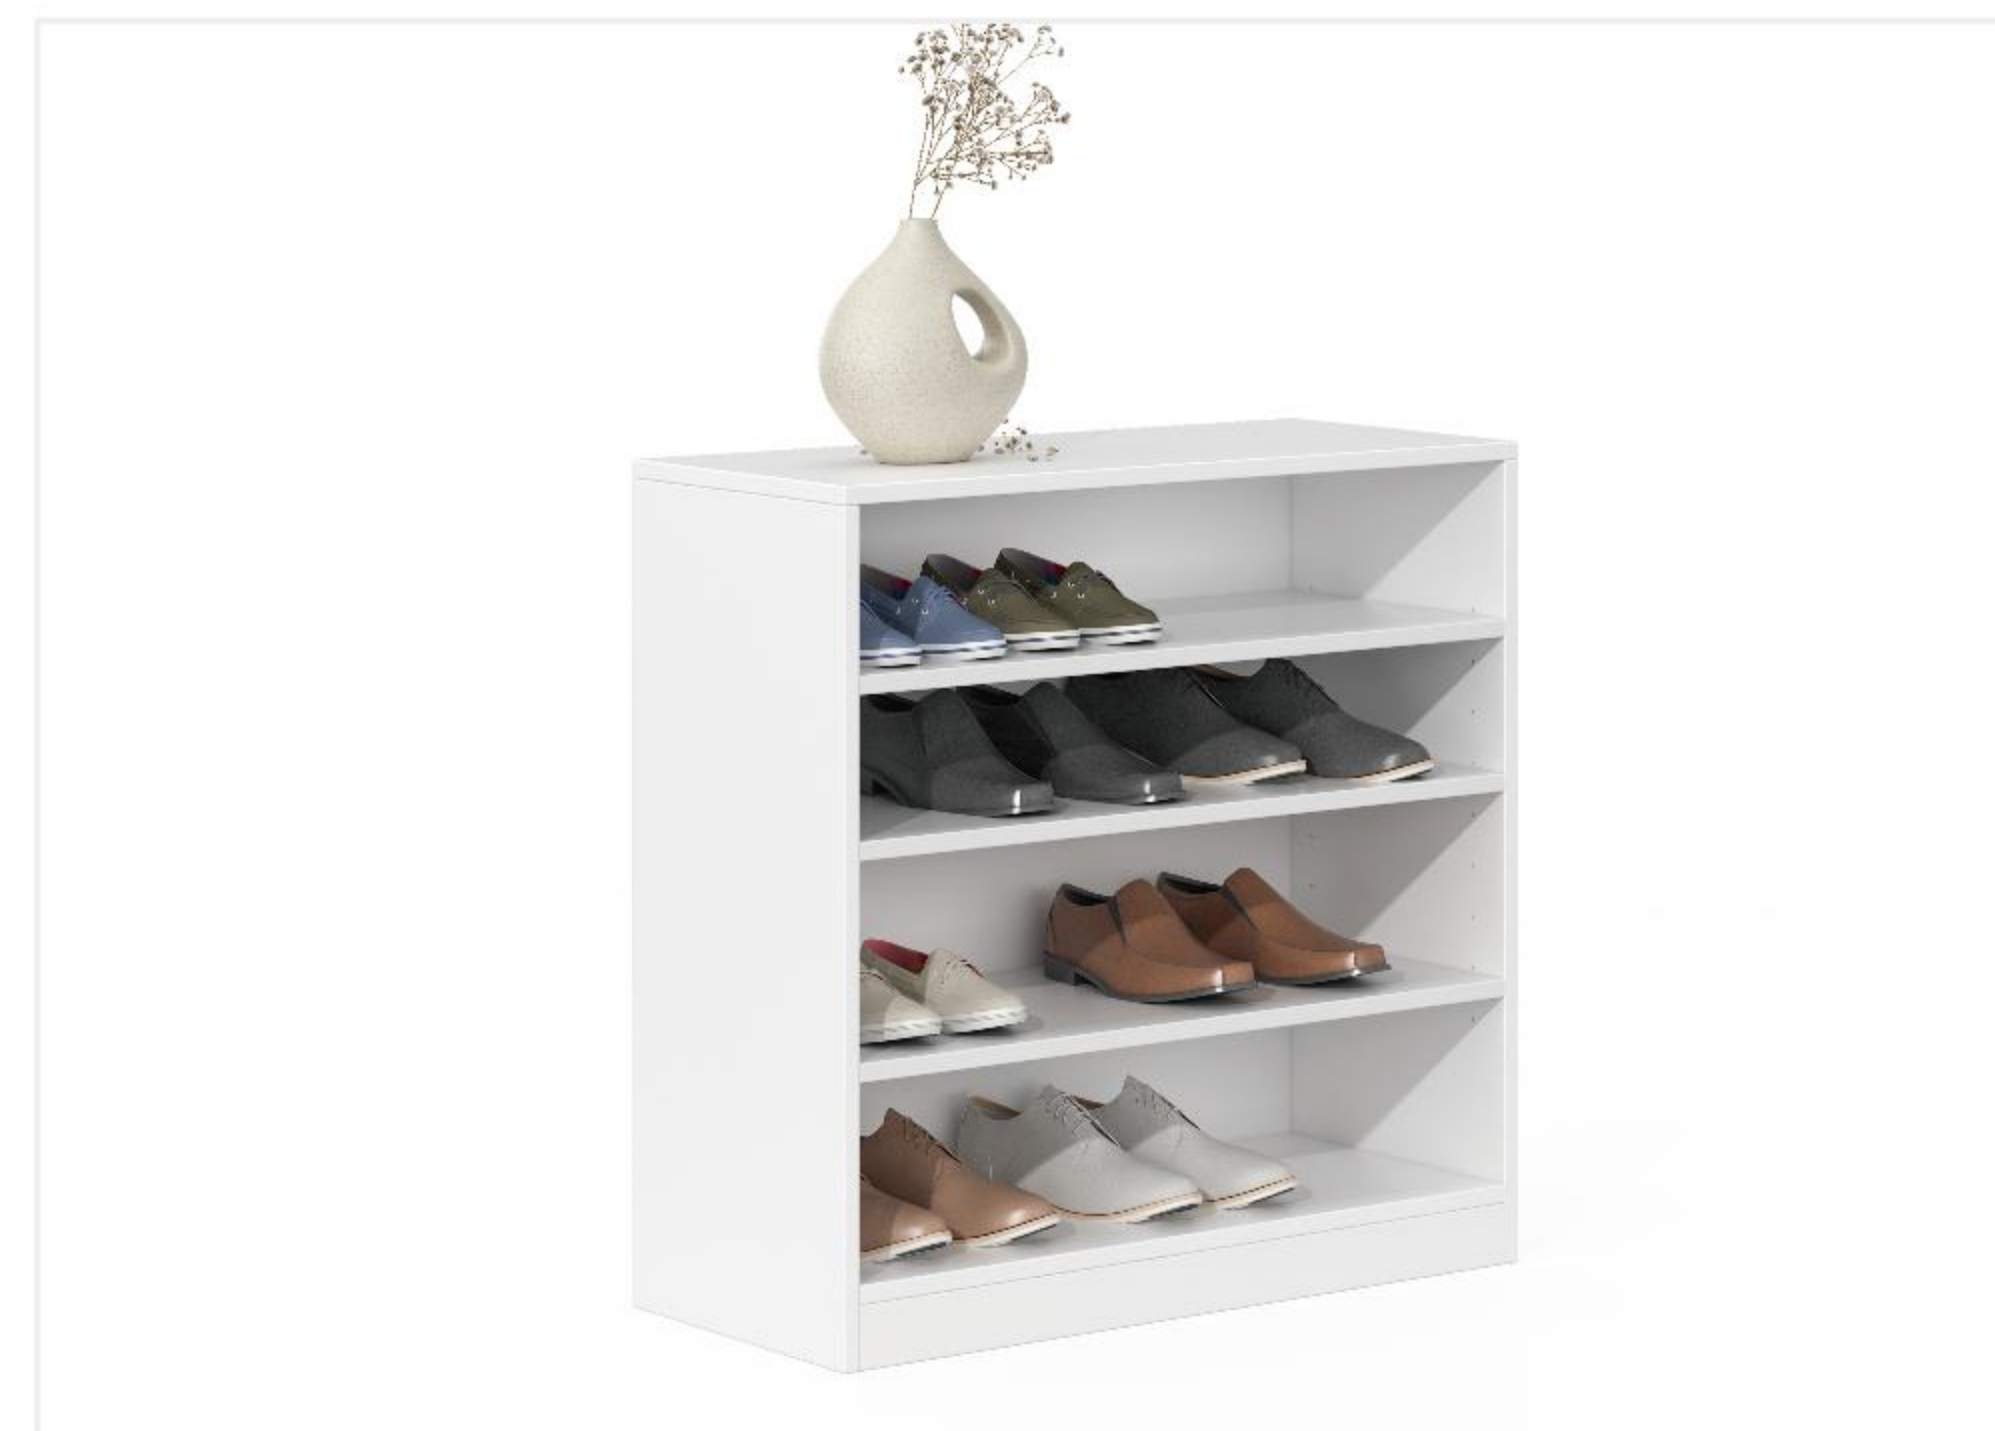

Standard Color

▲ Dining Table
W750*D750*H750mm

▲ Reading Table
W1000*D600*H750mm

▲ Coffee Table
W900*D500*H480 mm

▲ TV Cabinet
W1500*D400*H480mm

▲ Storage Cabinet
W800*D350*H1200mm

▲ Shoe Cabinet
W800*D350*H1000mm