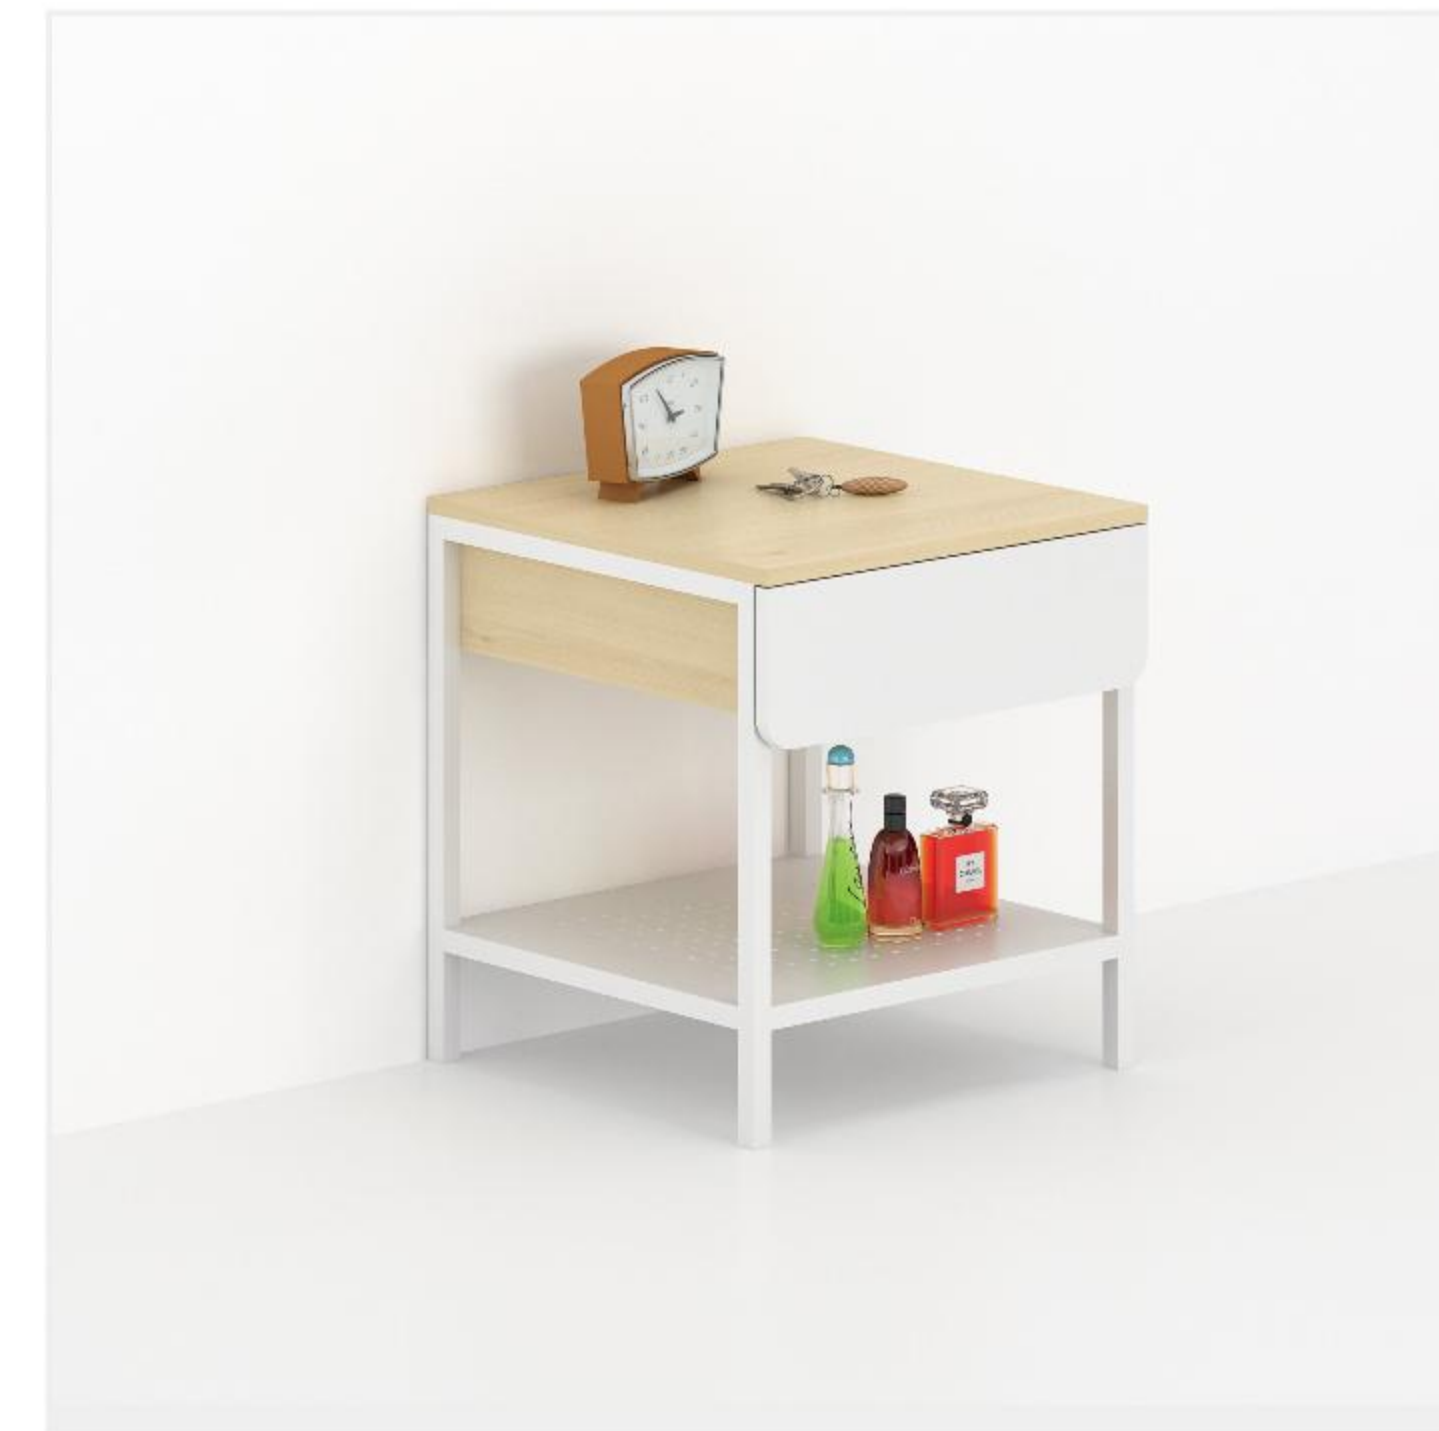

▲ HF-BC08
W450*D450*H500mm