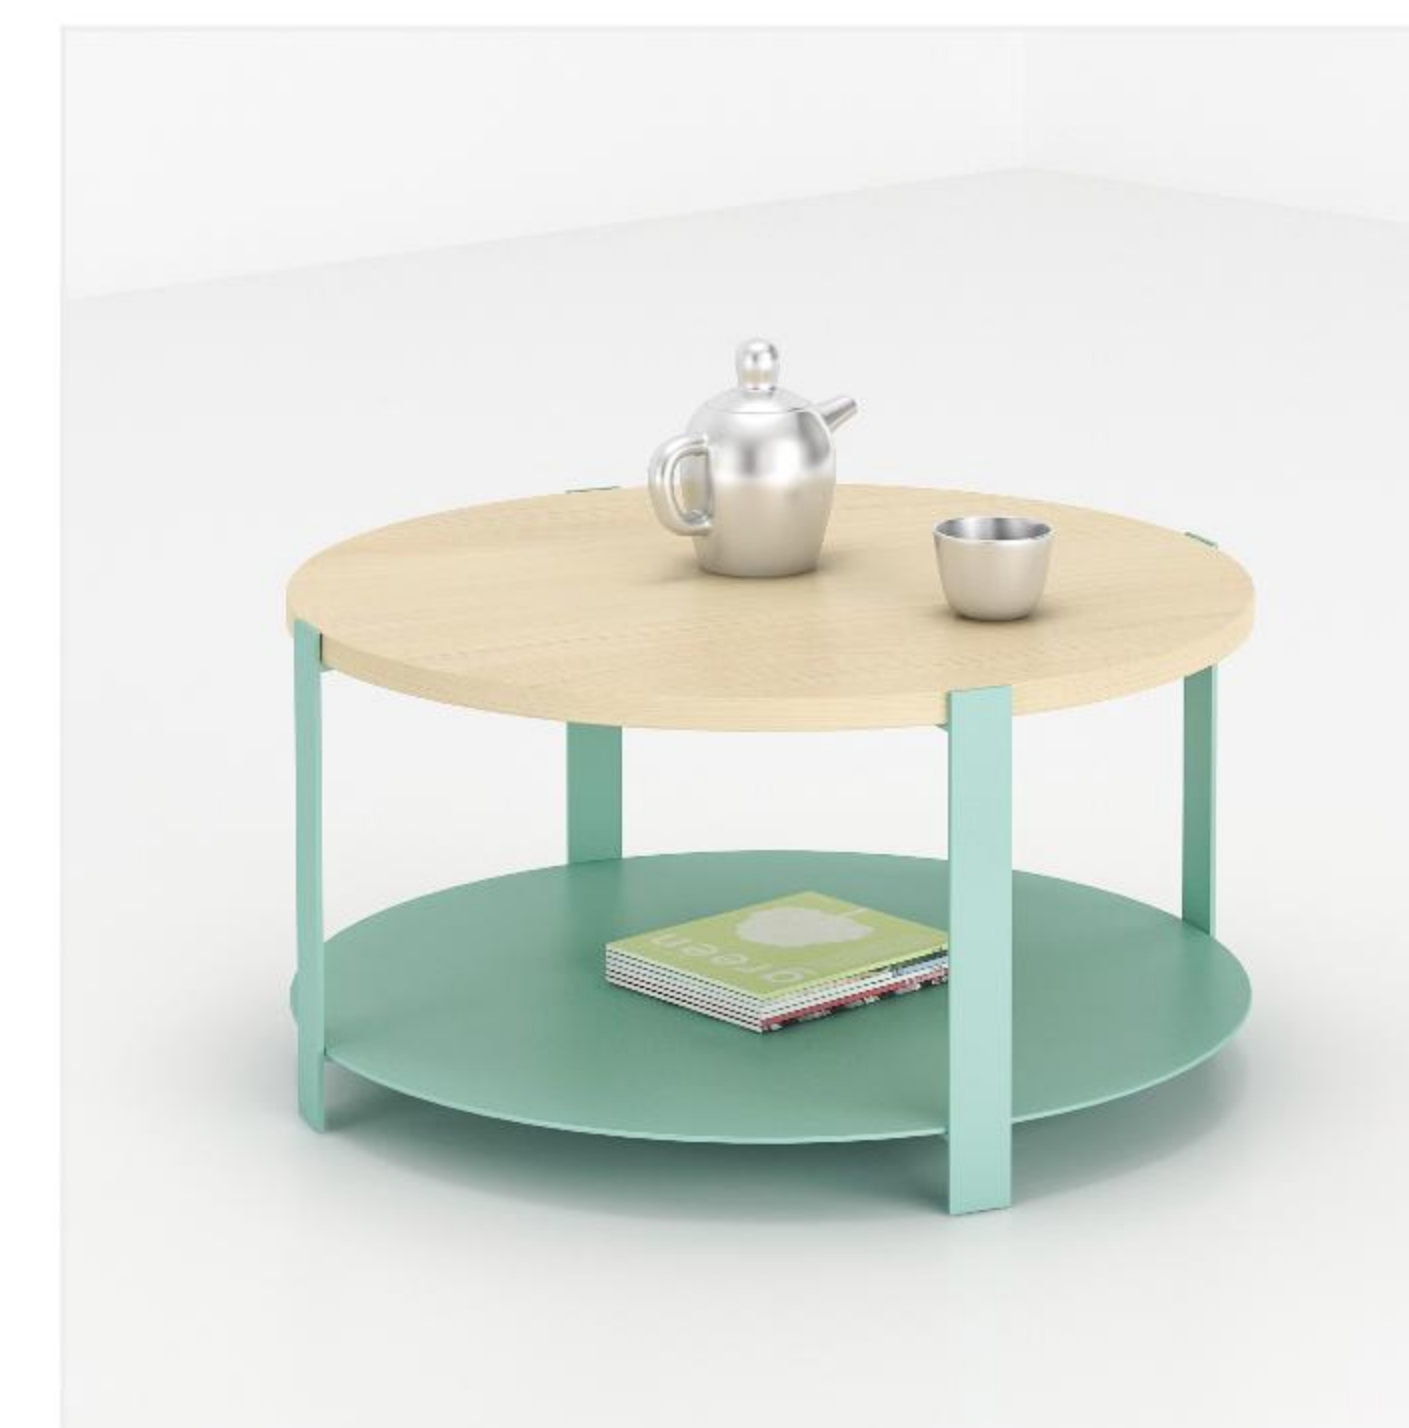

▲ HF-DT04
W1200*D800*H750mm

▲ HF-DT05
W400-1100*D800*H750mm

▲ HF-DT06
W1500*D800*H750 mm

COFFEE TABLE SERIES

HOSTEL FURNITURE

▲ HF-CT01
Φ800*H450 mm

▲ HF-CT02
W800*D500*H410mm

▲ HF-CT03
Φ800*H400 mm