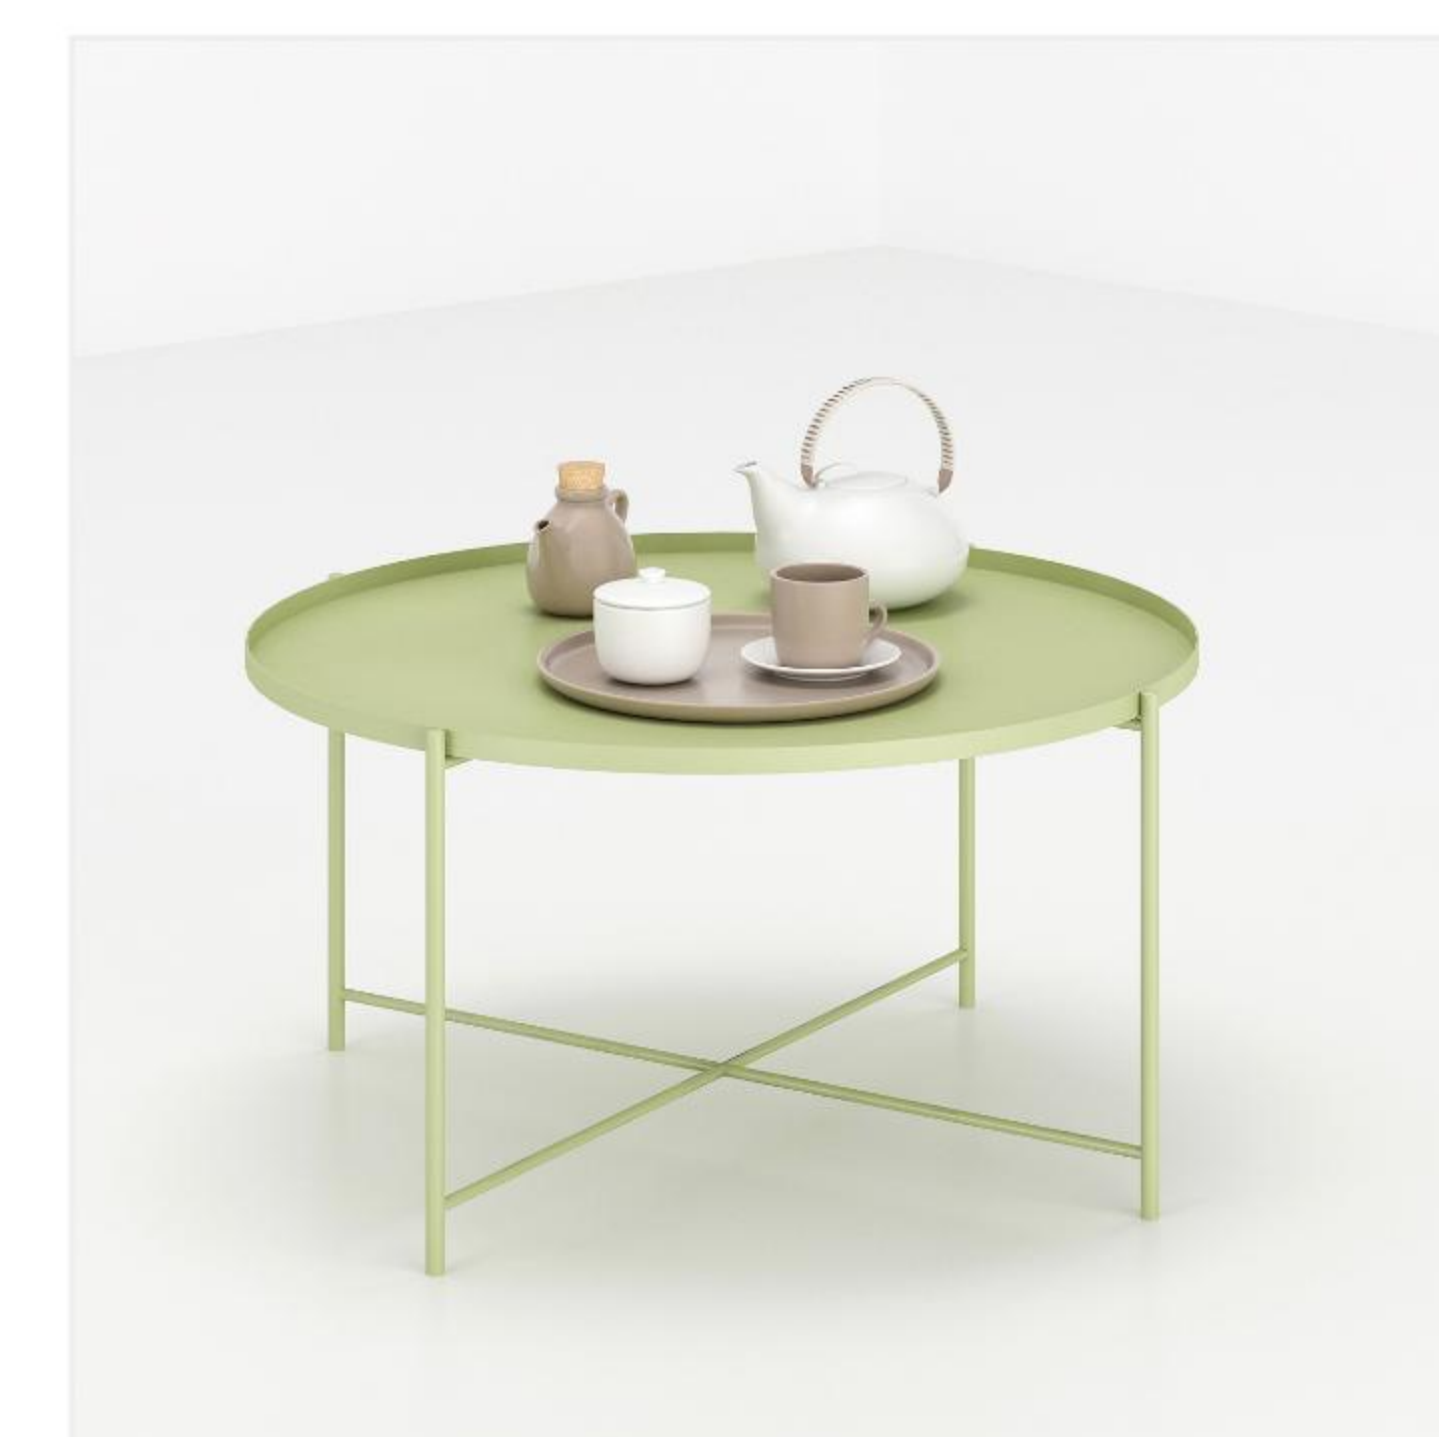

▲HF-CT16
Φ800*H420 mm