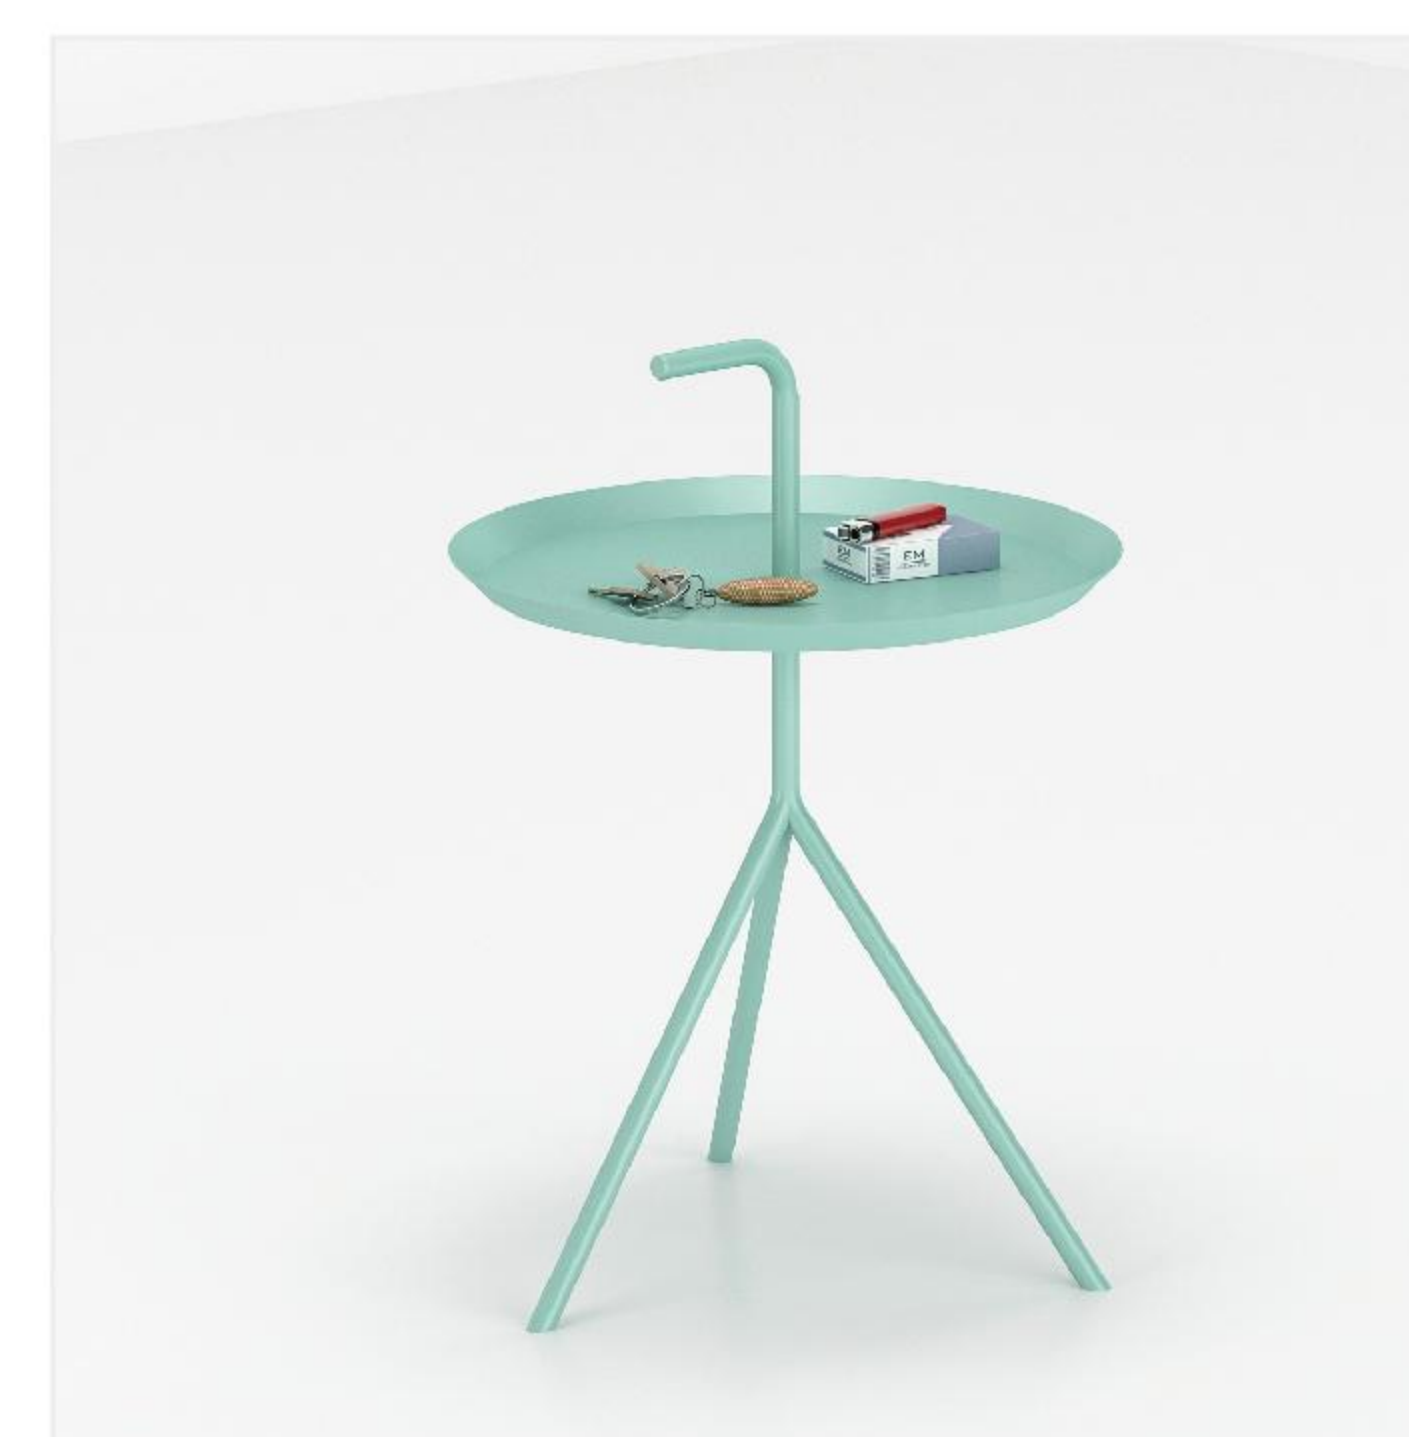

▲HF-CT15
Φ380*H540 mm