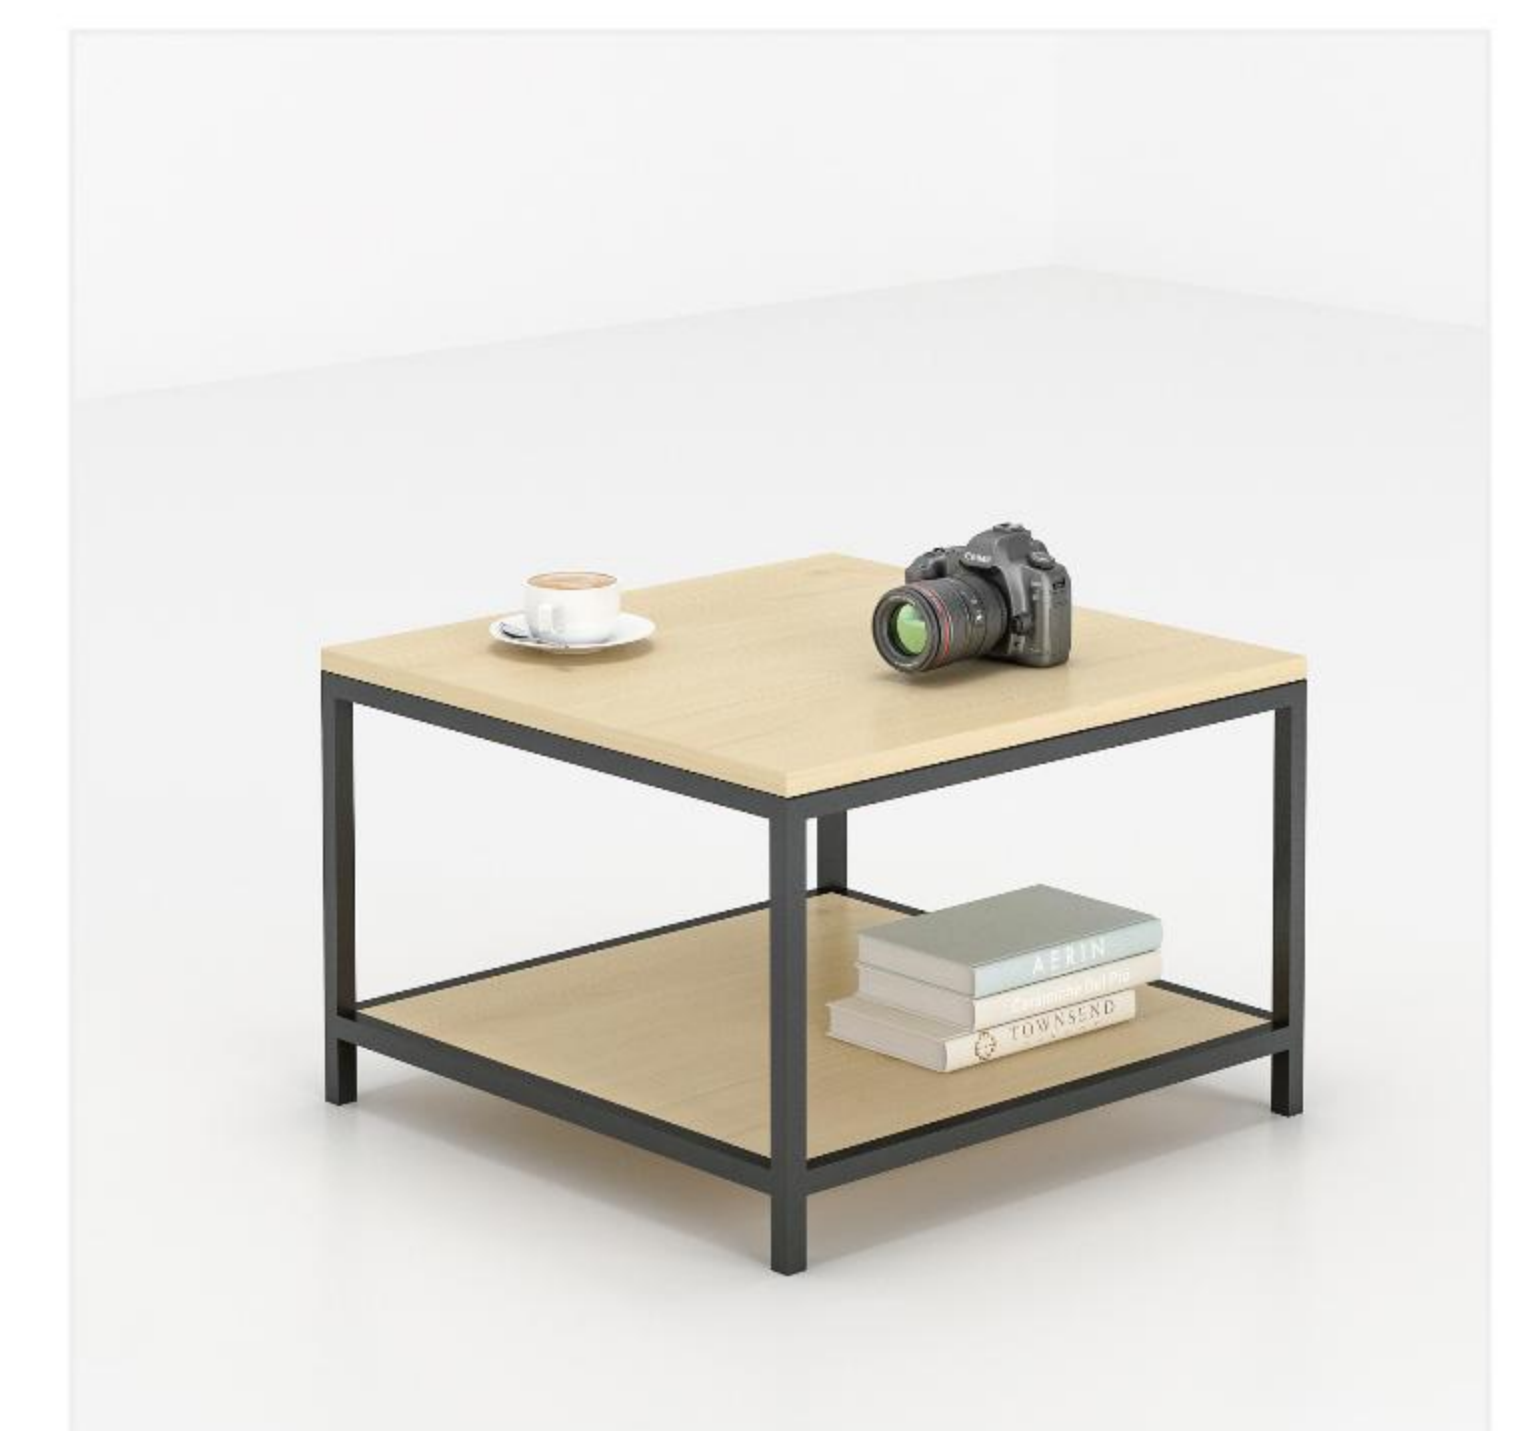

▲ HF-CT06
W600*D600*H400 mm

EVERPRETTY GAPE 59-60