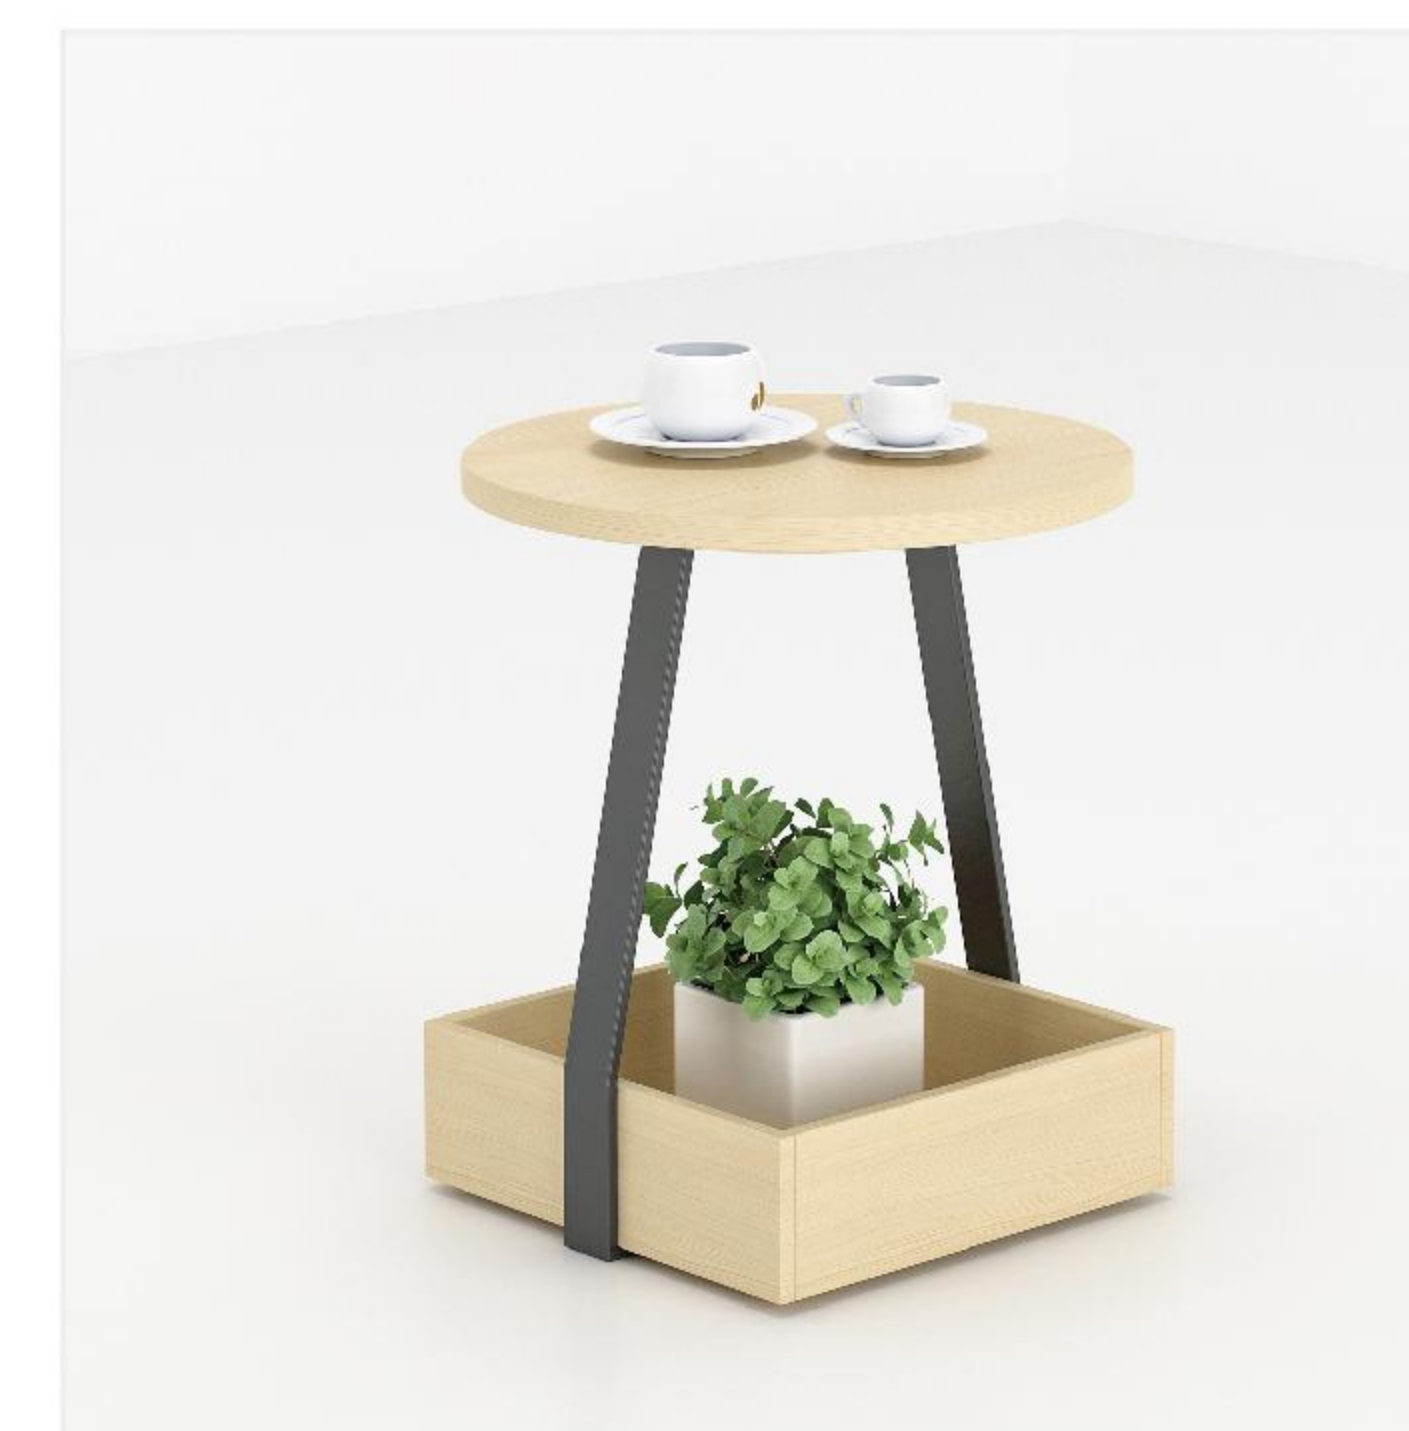

▲ HF-CT05
W450*D450*H550mm