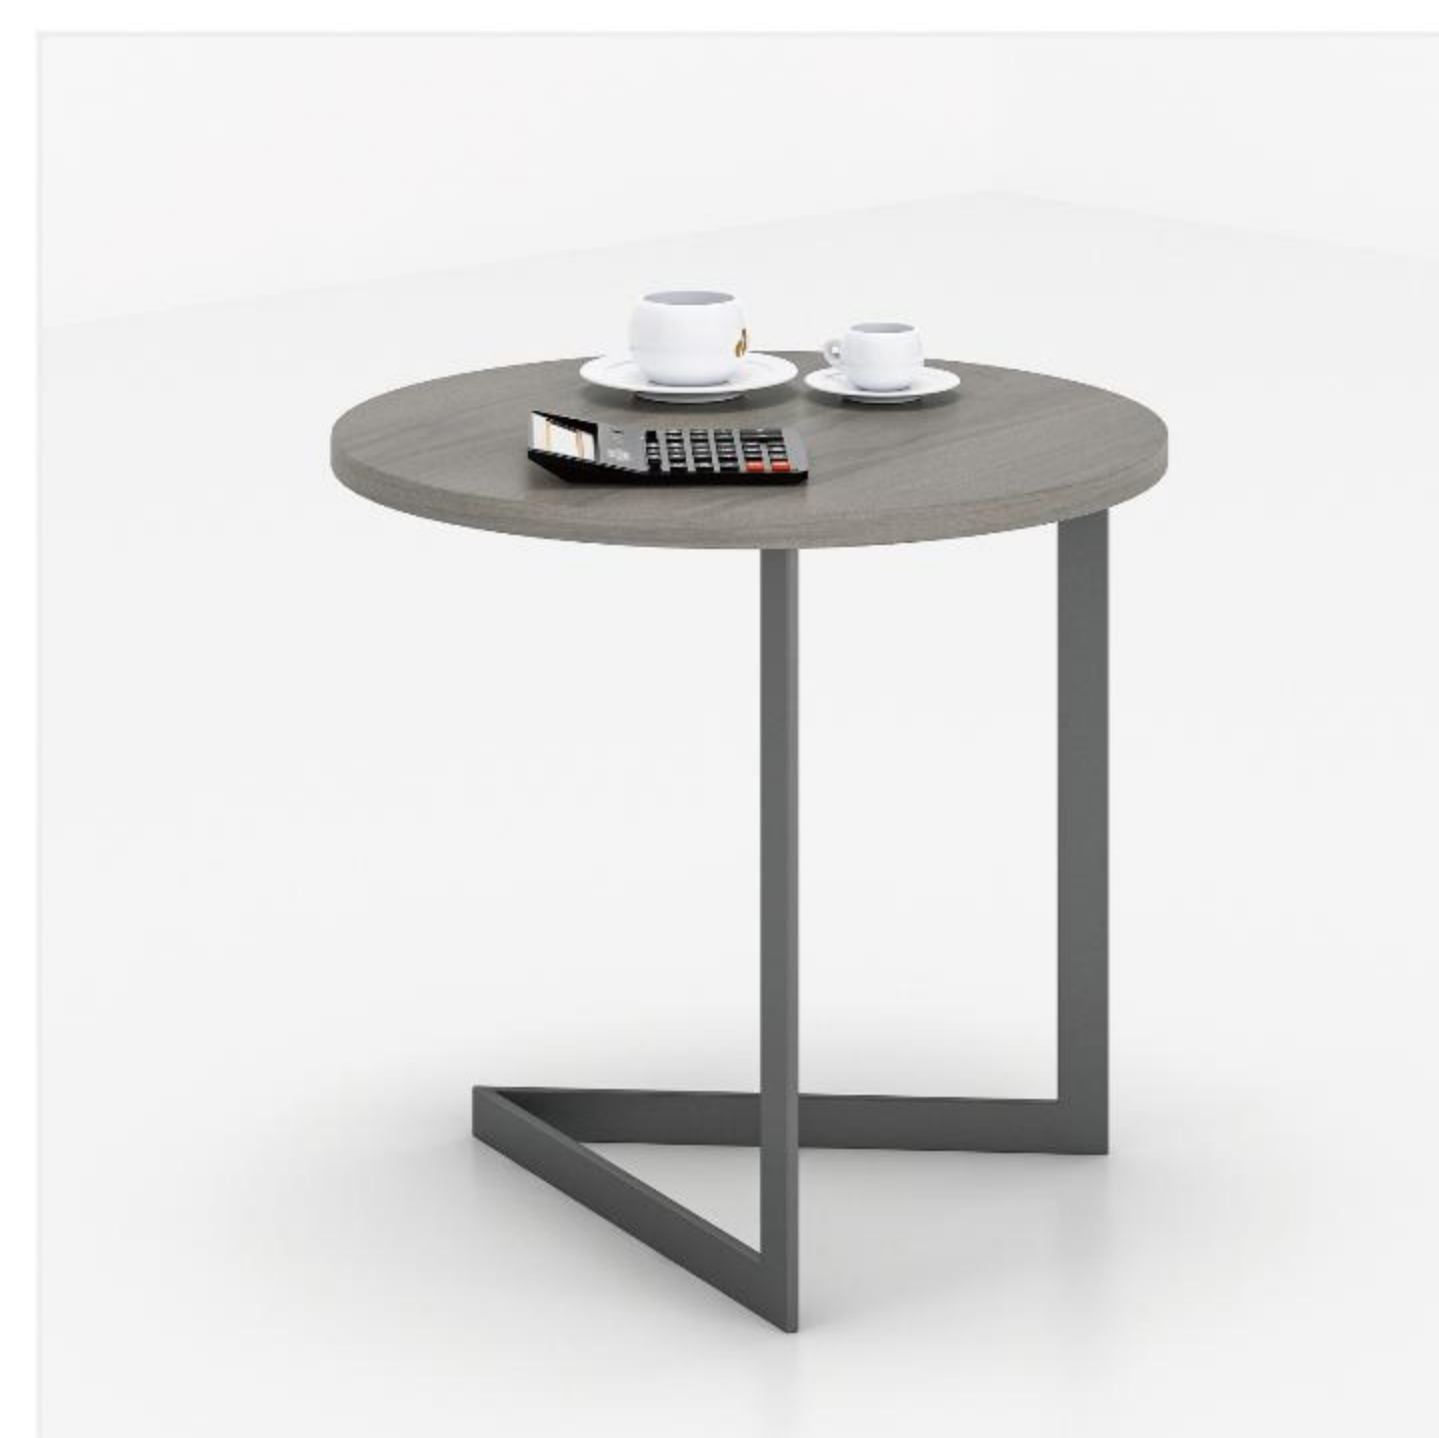

▲HF-CT08
Φ600*H550mm