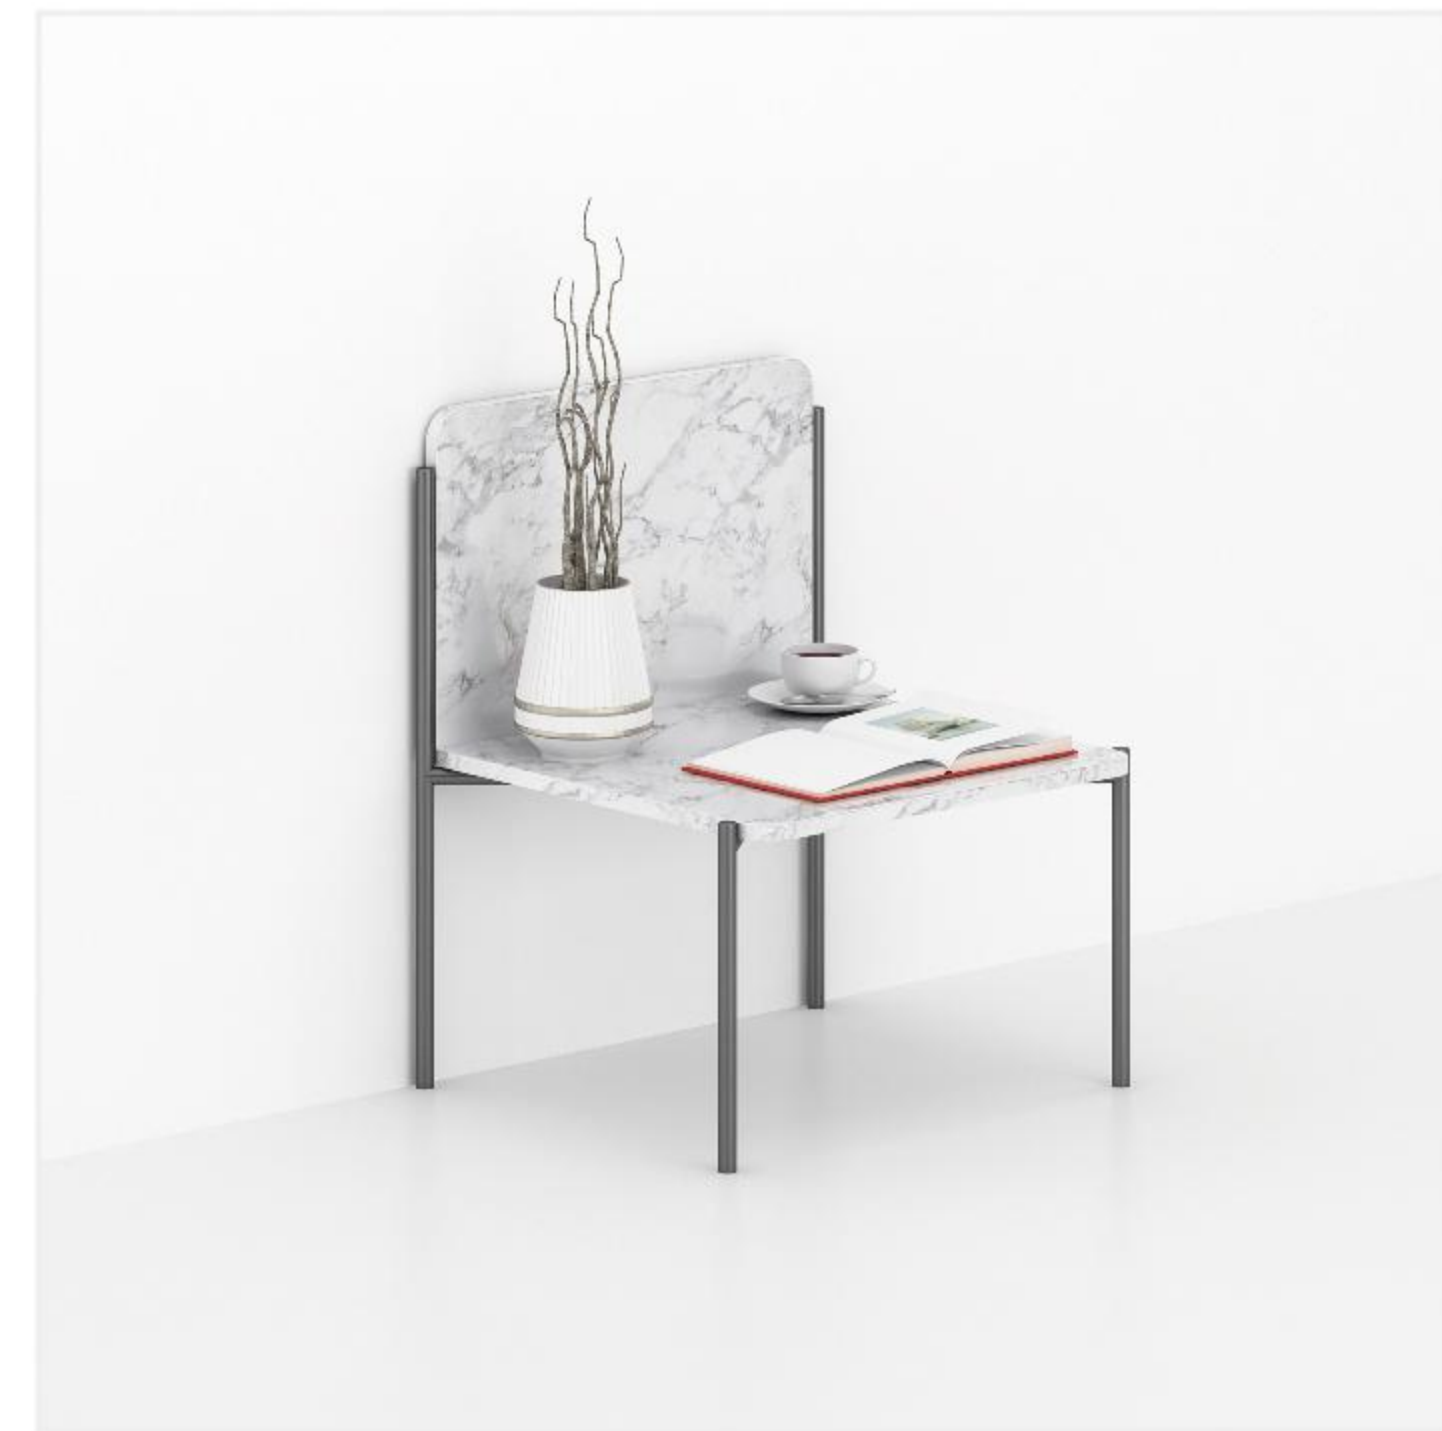

HOSTEL FURNITURE

▲ HF-BC01
W600*D350*H550mm

▲ HF-BC02
W400*D400*H450mm

▲ HF-BC03
W400*D400*H450mm

▲ HF-BC04
W400*D400*H500mm

▲ HF-BC05
W480*D360*H1600mm

▲ HF-BC06
Φ420*H540mm

EVERPRETTY GAPE 77-78