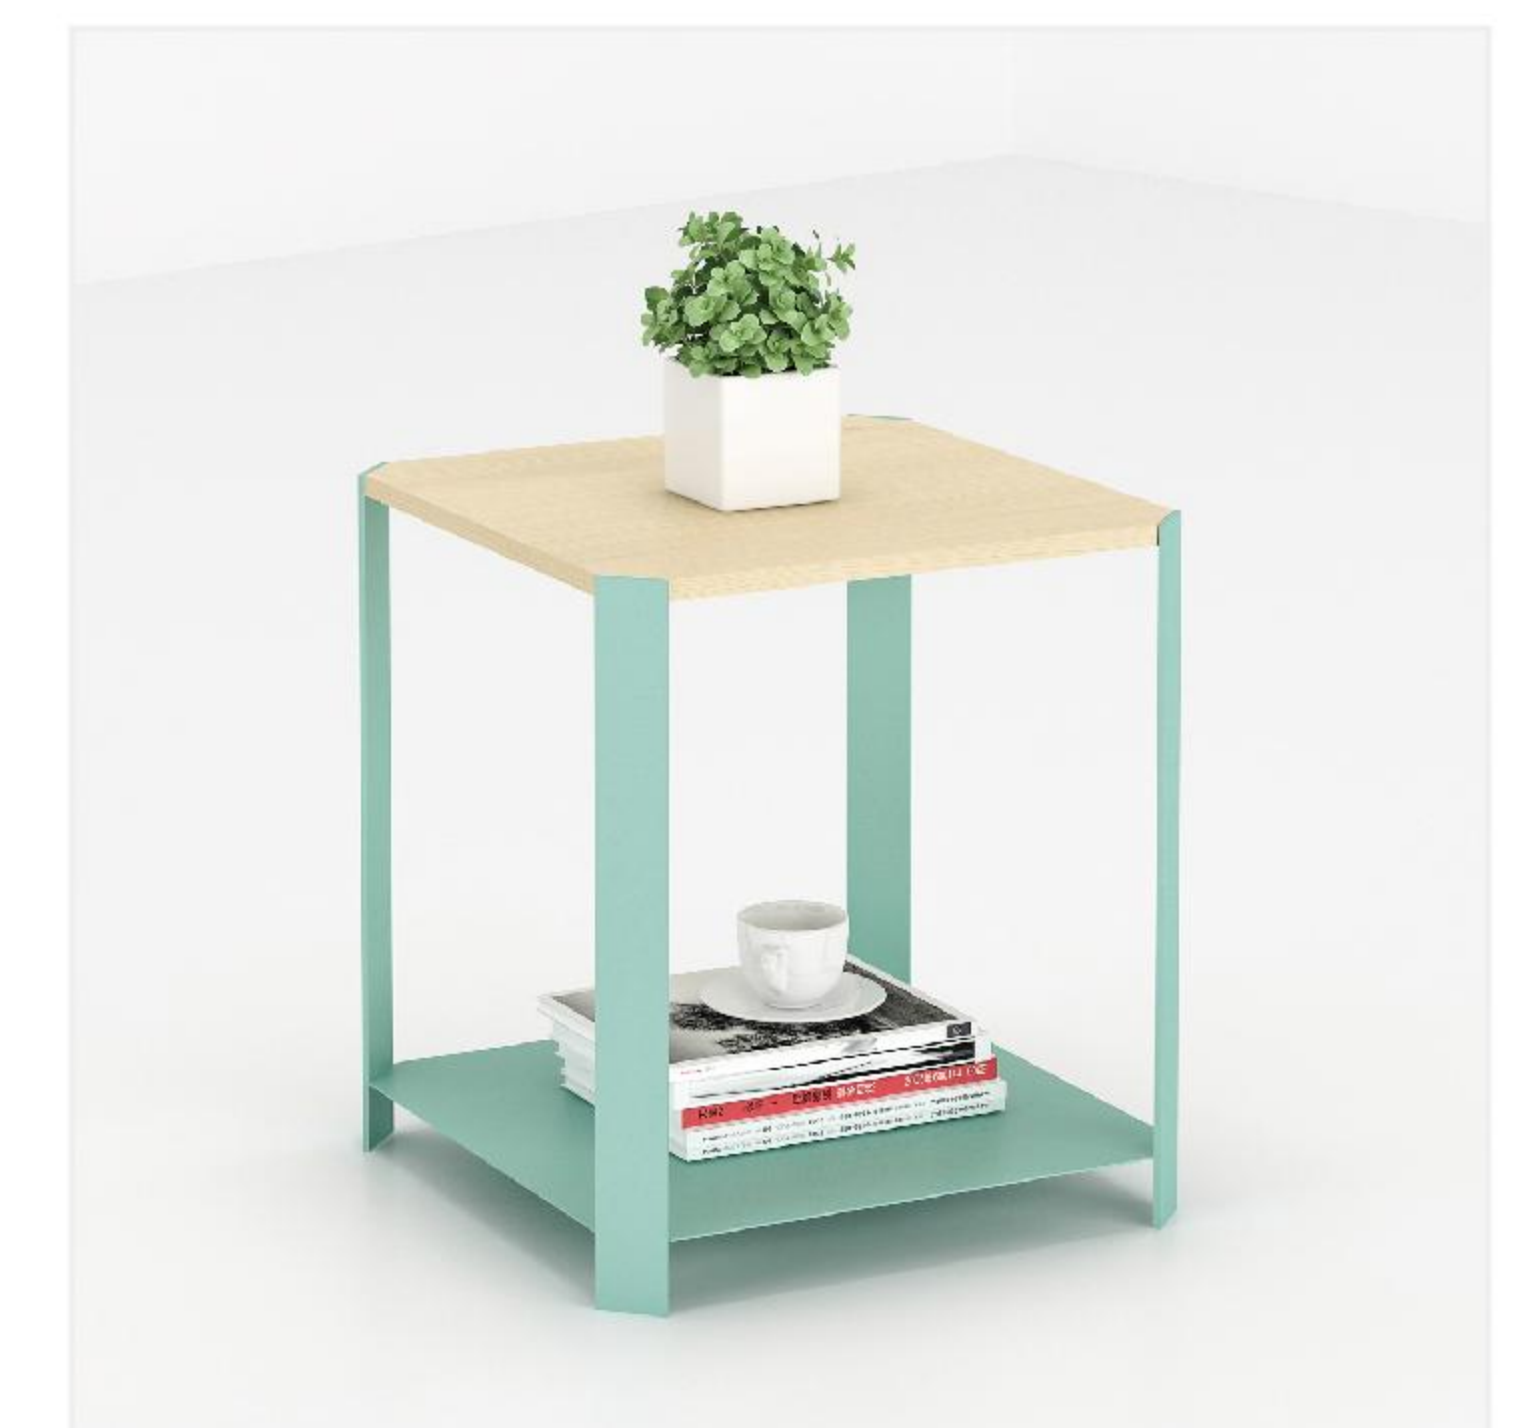

▲ HF-DT04
W1200*D800*H750mm

▲ HF-DT05
W400-1100*D800*H750mm

▲ HF-DT06
W1500*D800*H750 mm

COFFEE TABLE SERIES

HOSTEL FURNITURE

▲ HF-CT01
Φ800*H450 mm

▲ HF-CT02
W800*D500*H410mm

▲ HF-CT03
Φ800*H400 mm