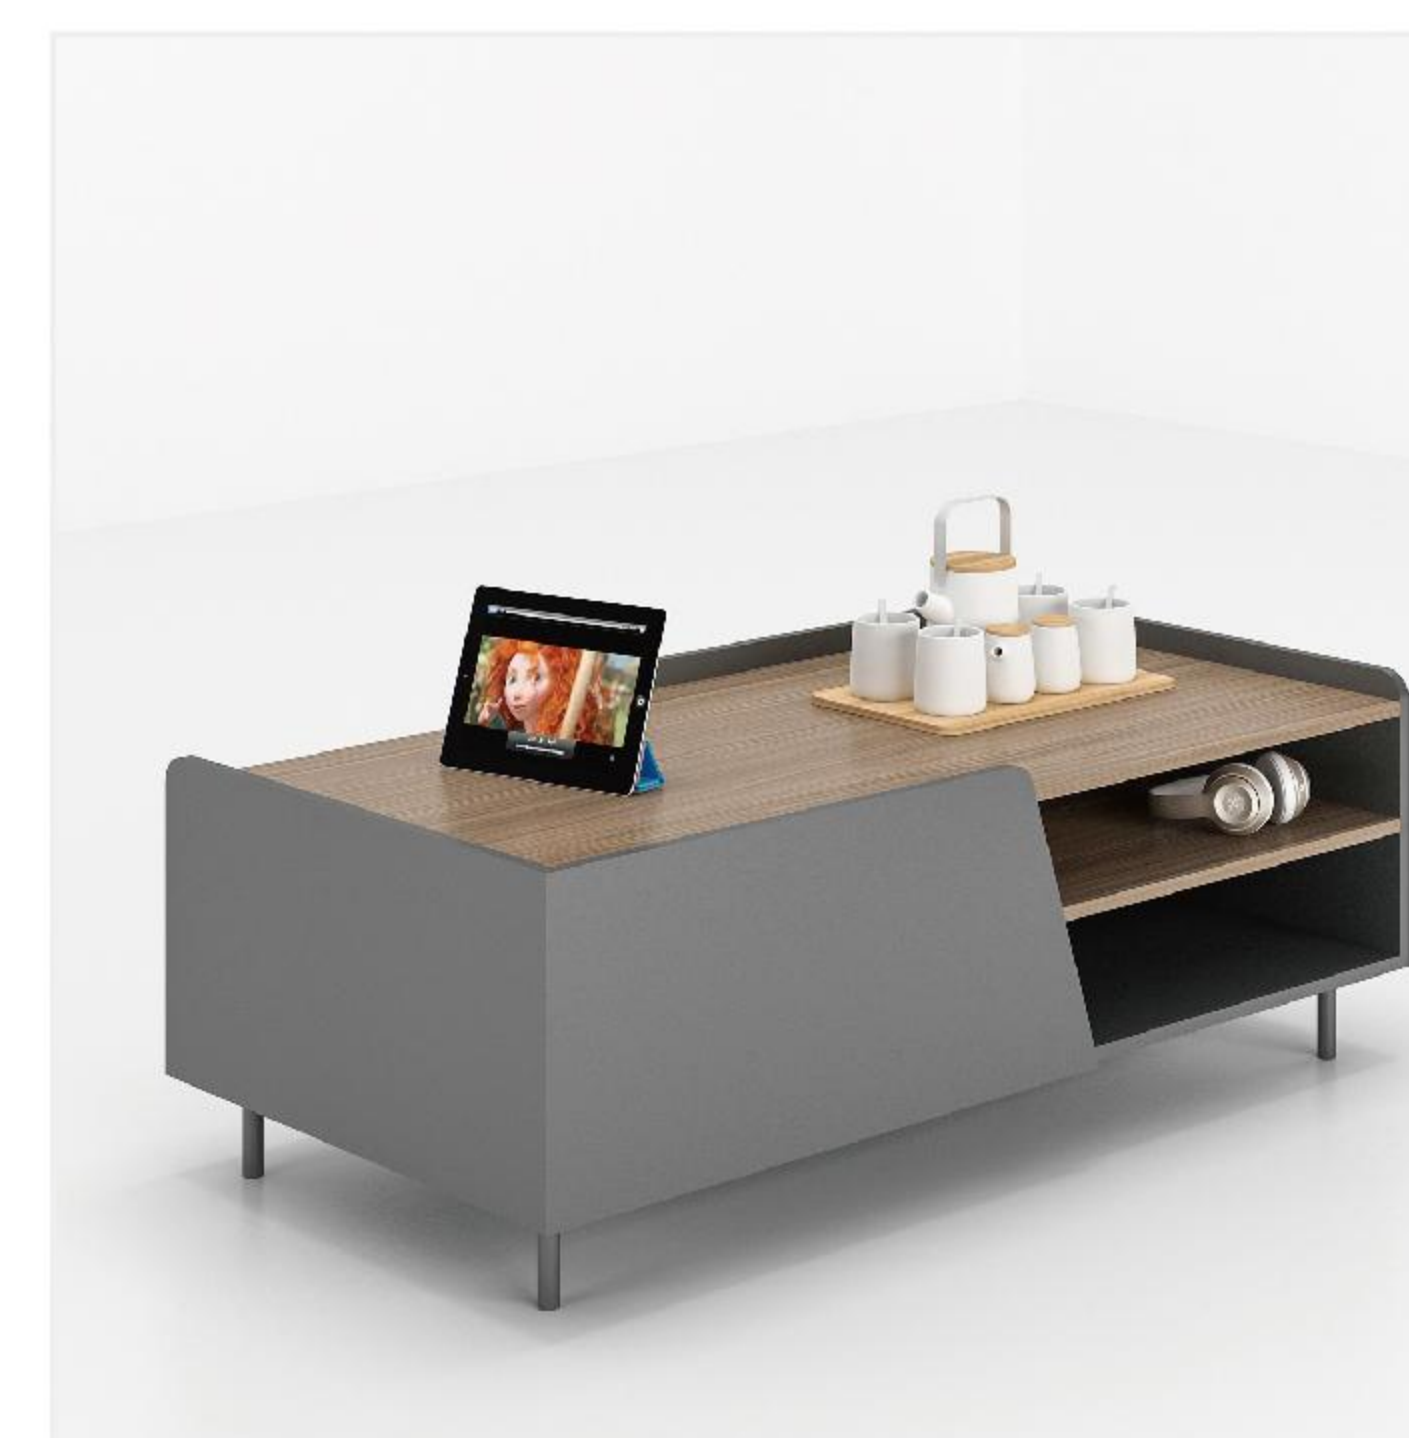

▲HF-CT13
W1200*D600*H420mm