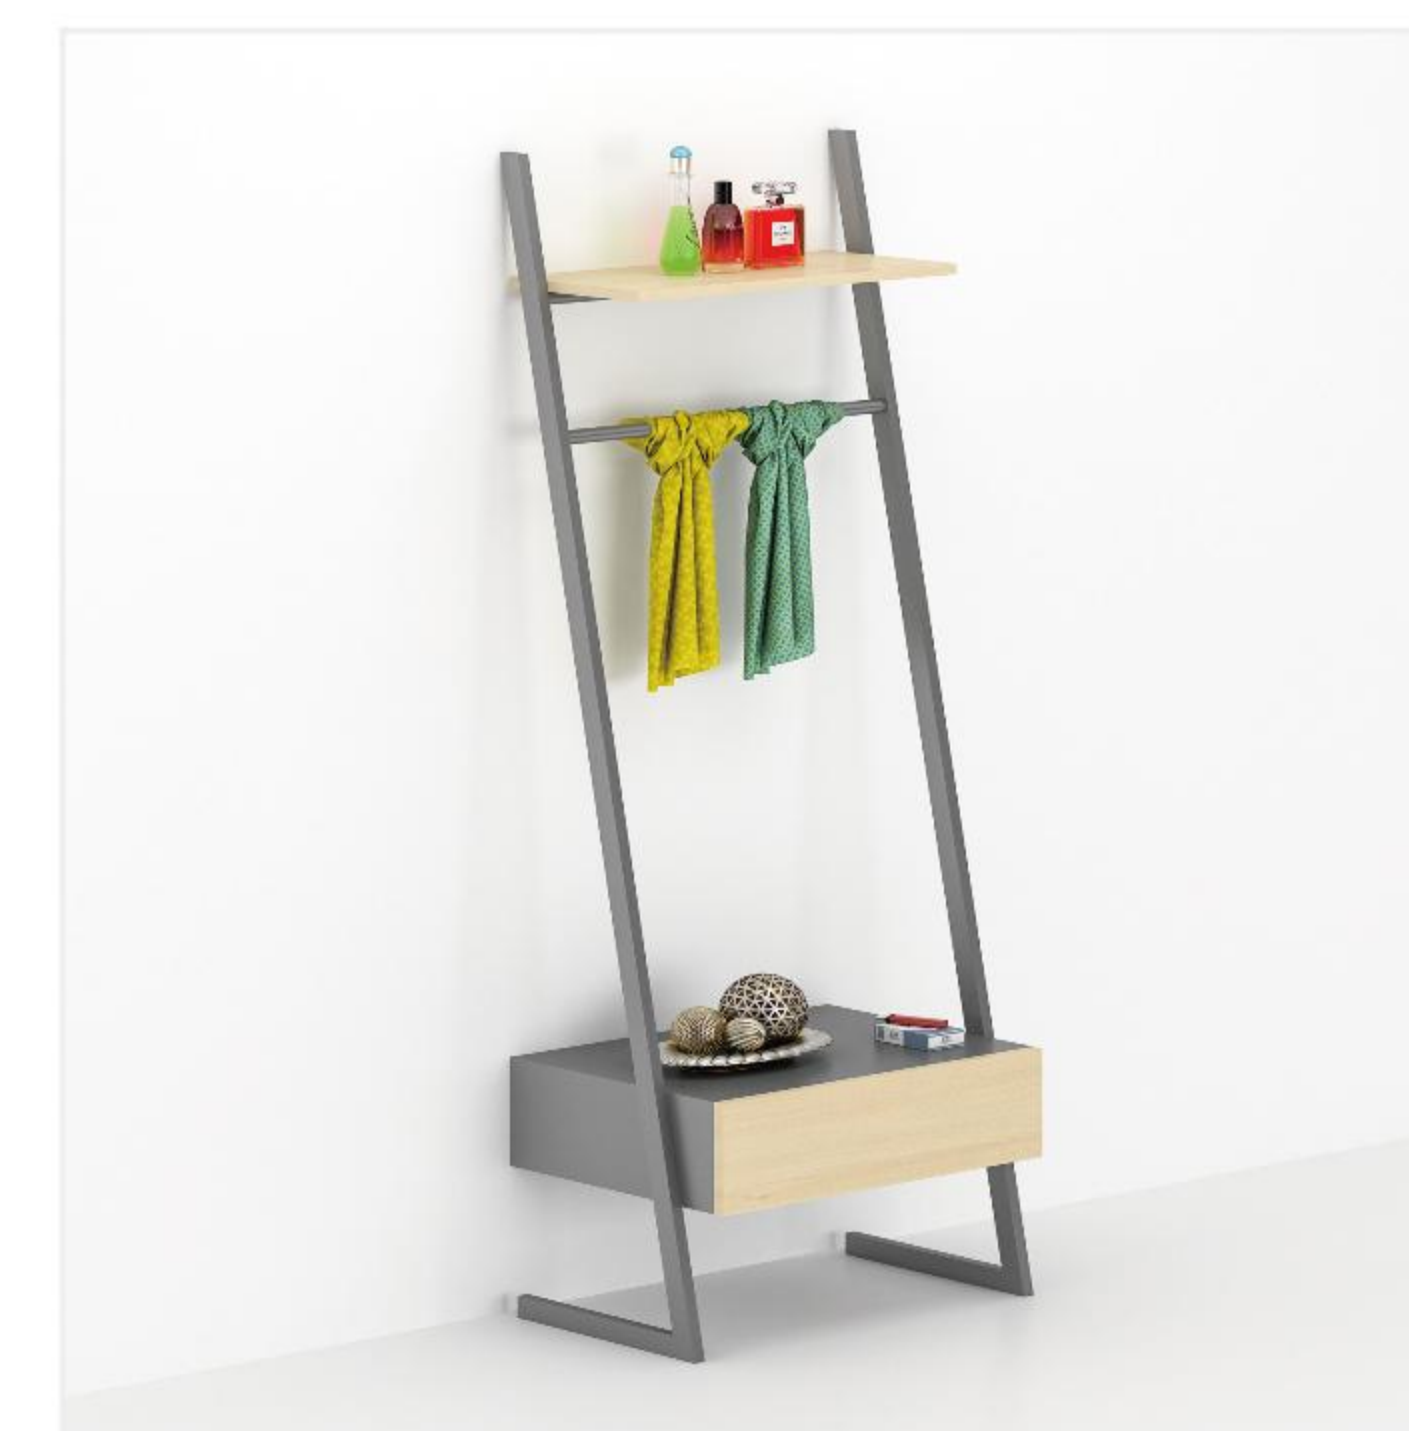

HOSTEL FURNITURE

▲ HF-BC01
W600*D350*H550mm

▲ HF-BC02
W400*D400*H450mm

▲ HF-BC03
W400*D400*H450mm

▲ HF-BC04
W400*D400*H500mm

▲ HF-BC05
W480*D360*H1600mm

▲ HF-BC06
Φ420*H540mm

EVERPRETTY GAPE 77-78