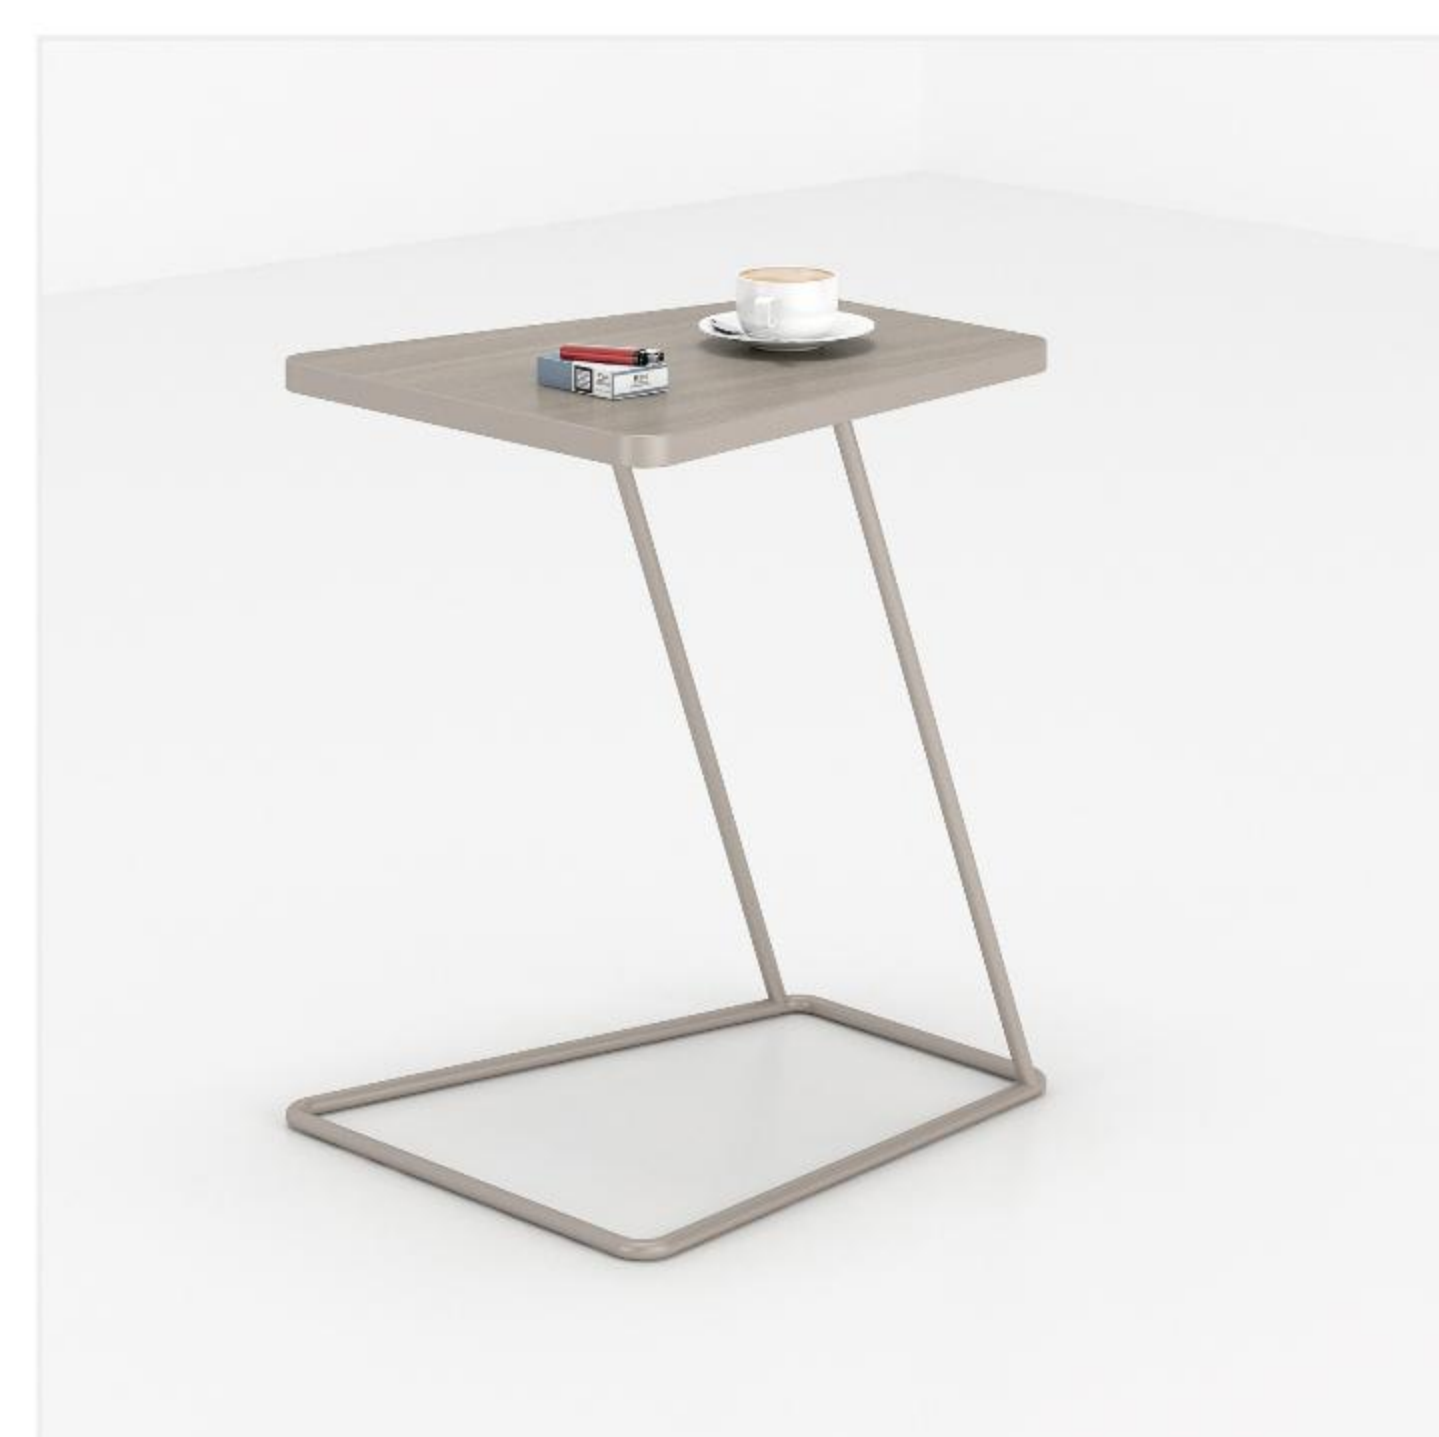

▲HF-CT10
W520*D450*H500mm